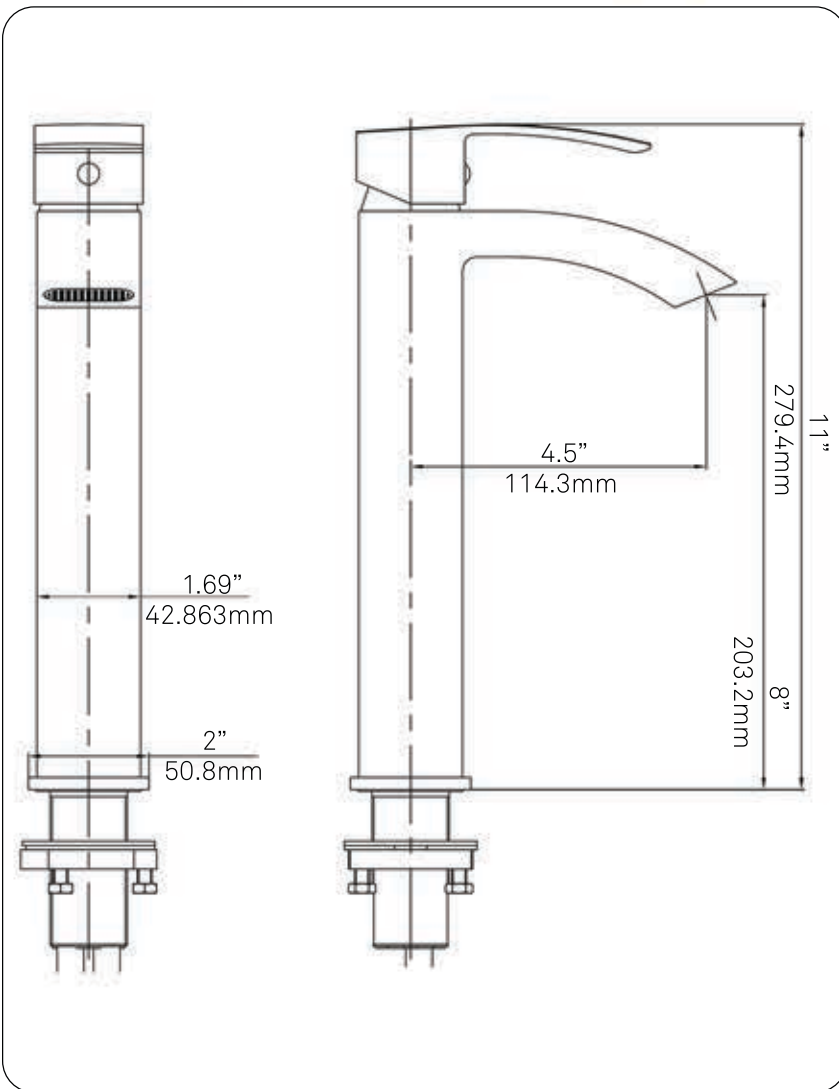

**GF-123BN STEGER
Vessel Faucet, Brushed Nickel**

Requested By: _____

Specific Features: _____

STANDARD SPECIFICATIONS:

- Single handle control
- Solid brass construction
- High pressure ceramic cartridge
- Single hole deck mount installation
- Spout reach: 4.5-inches
- Spout height: 8-inches
- Overall height with handle up: 11-inches
- 1.5-inch mounting hole diameter
- cUPC and AB1953 low lead compliant
- NSF 61 and NSF 372 certified

WARRANTY:

- Limited lifetime warranty
- See www.Novatto.com for details

COORDINATING ACCESSORIES:

- PUD-BN pop-up drain
- MR-001BN mounting ring
- Glacier Ice Restoration and Sealer kit

NOTES

Novatto reserves the right (1) to make changes in specifications and materials, and (2) to change or discontinue models, both without notice or obligation. Dimensions are for reference only, see www.Novatto.com for finish options and product availability.